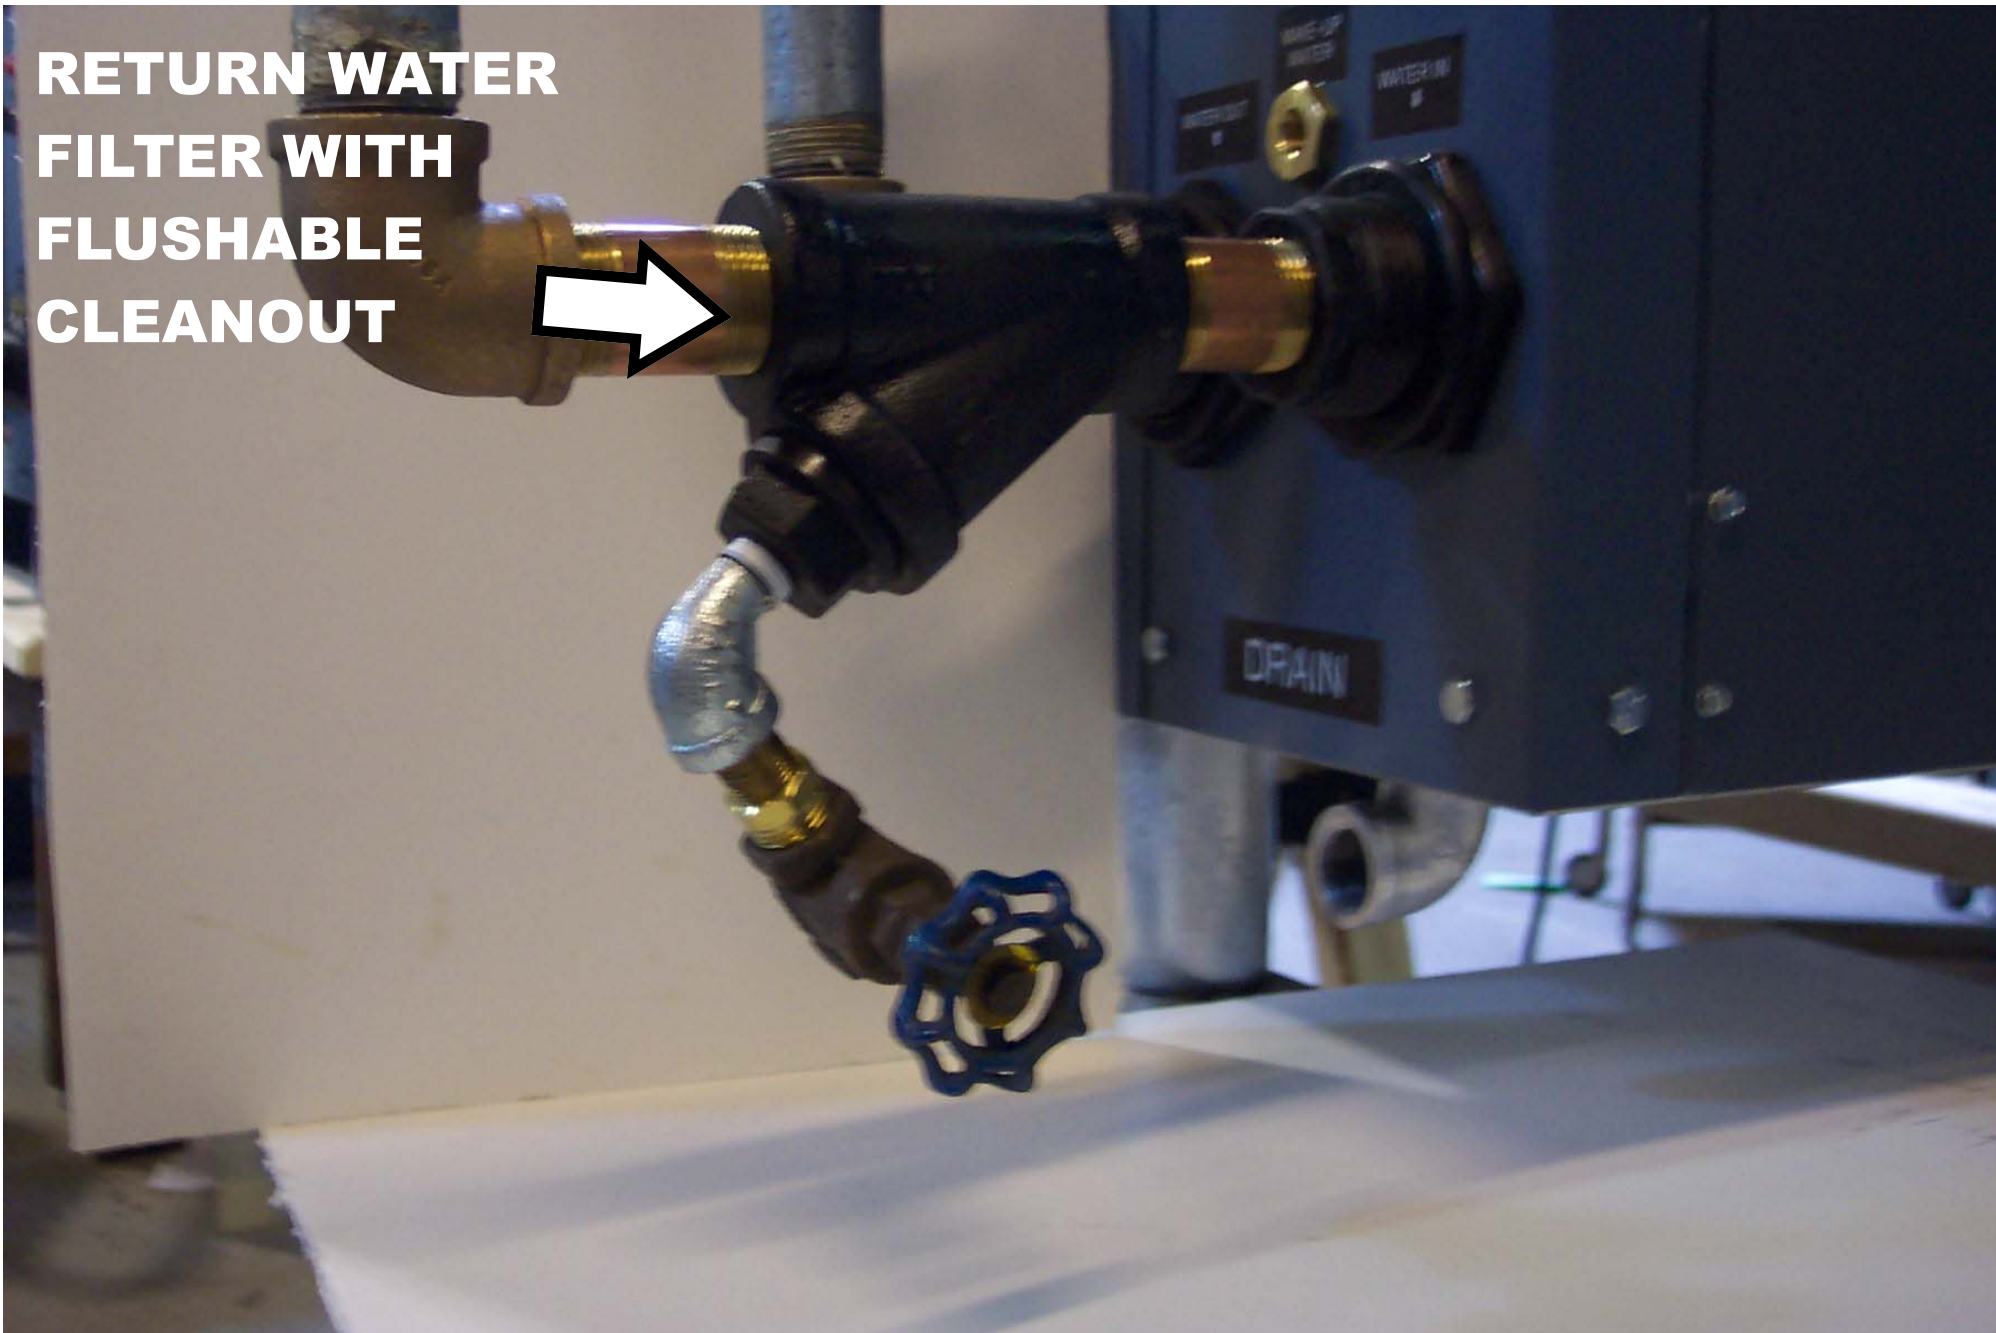

**RETURN WATER  
FILTER WITH  
FLUSHABLE  
CLEANOUT**

**FEATURES FOUND IN ALL UNITROL CHILLERS**